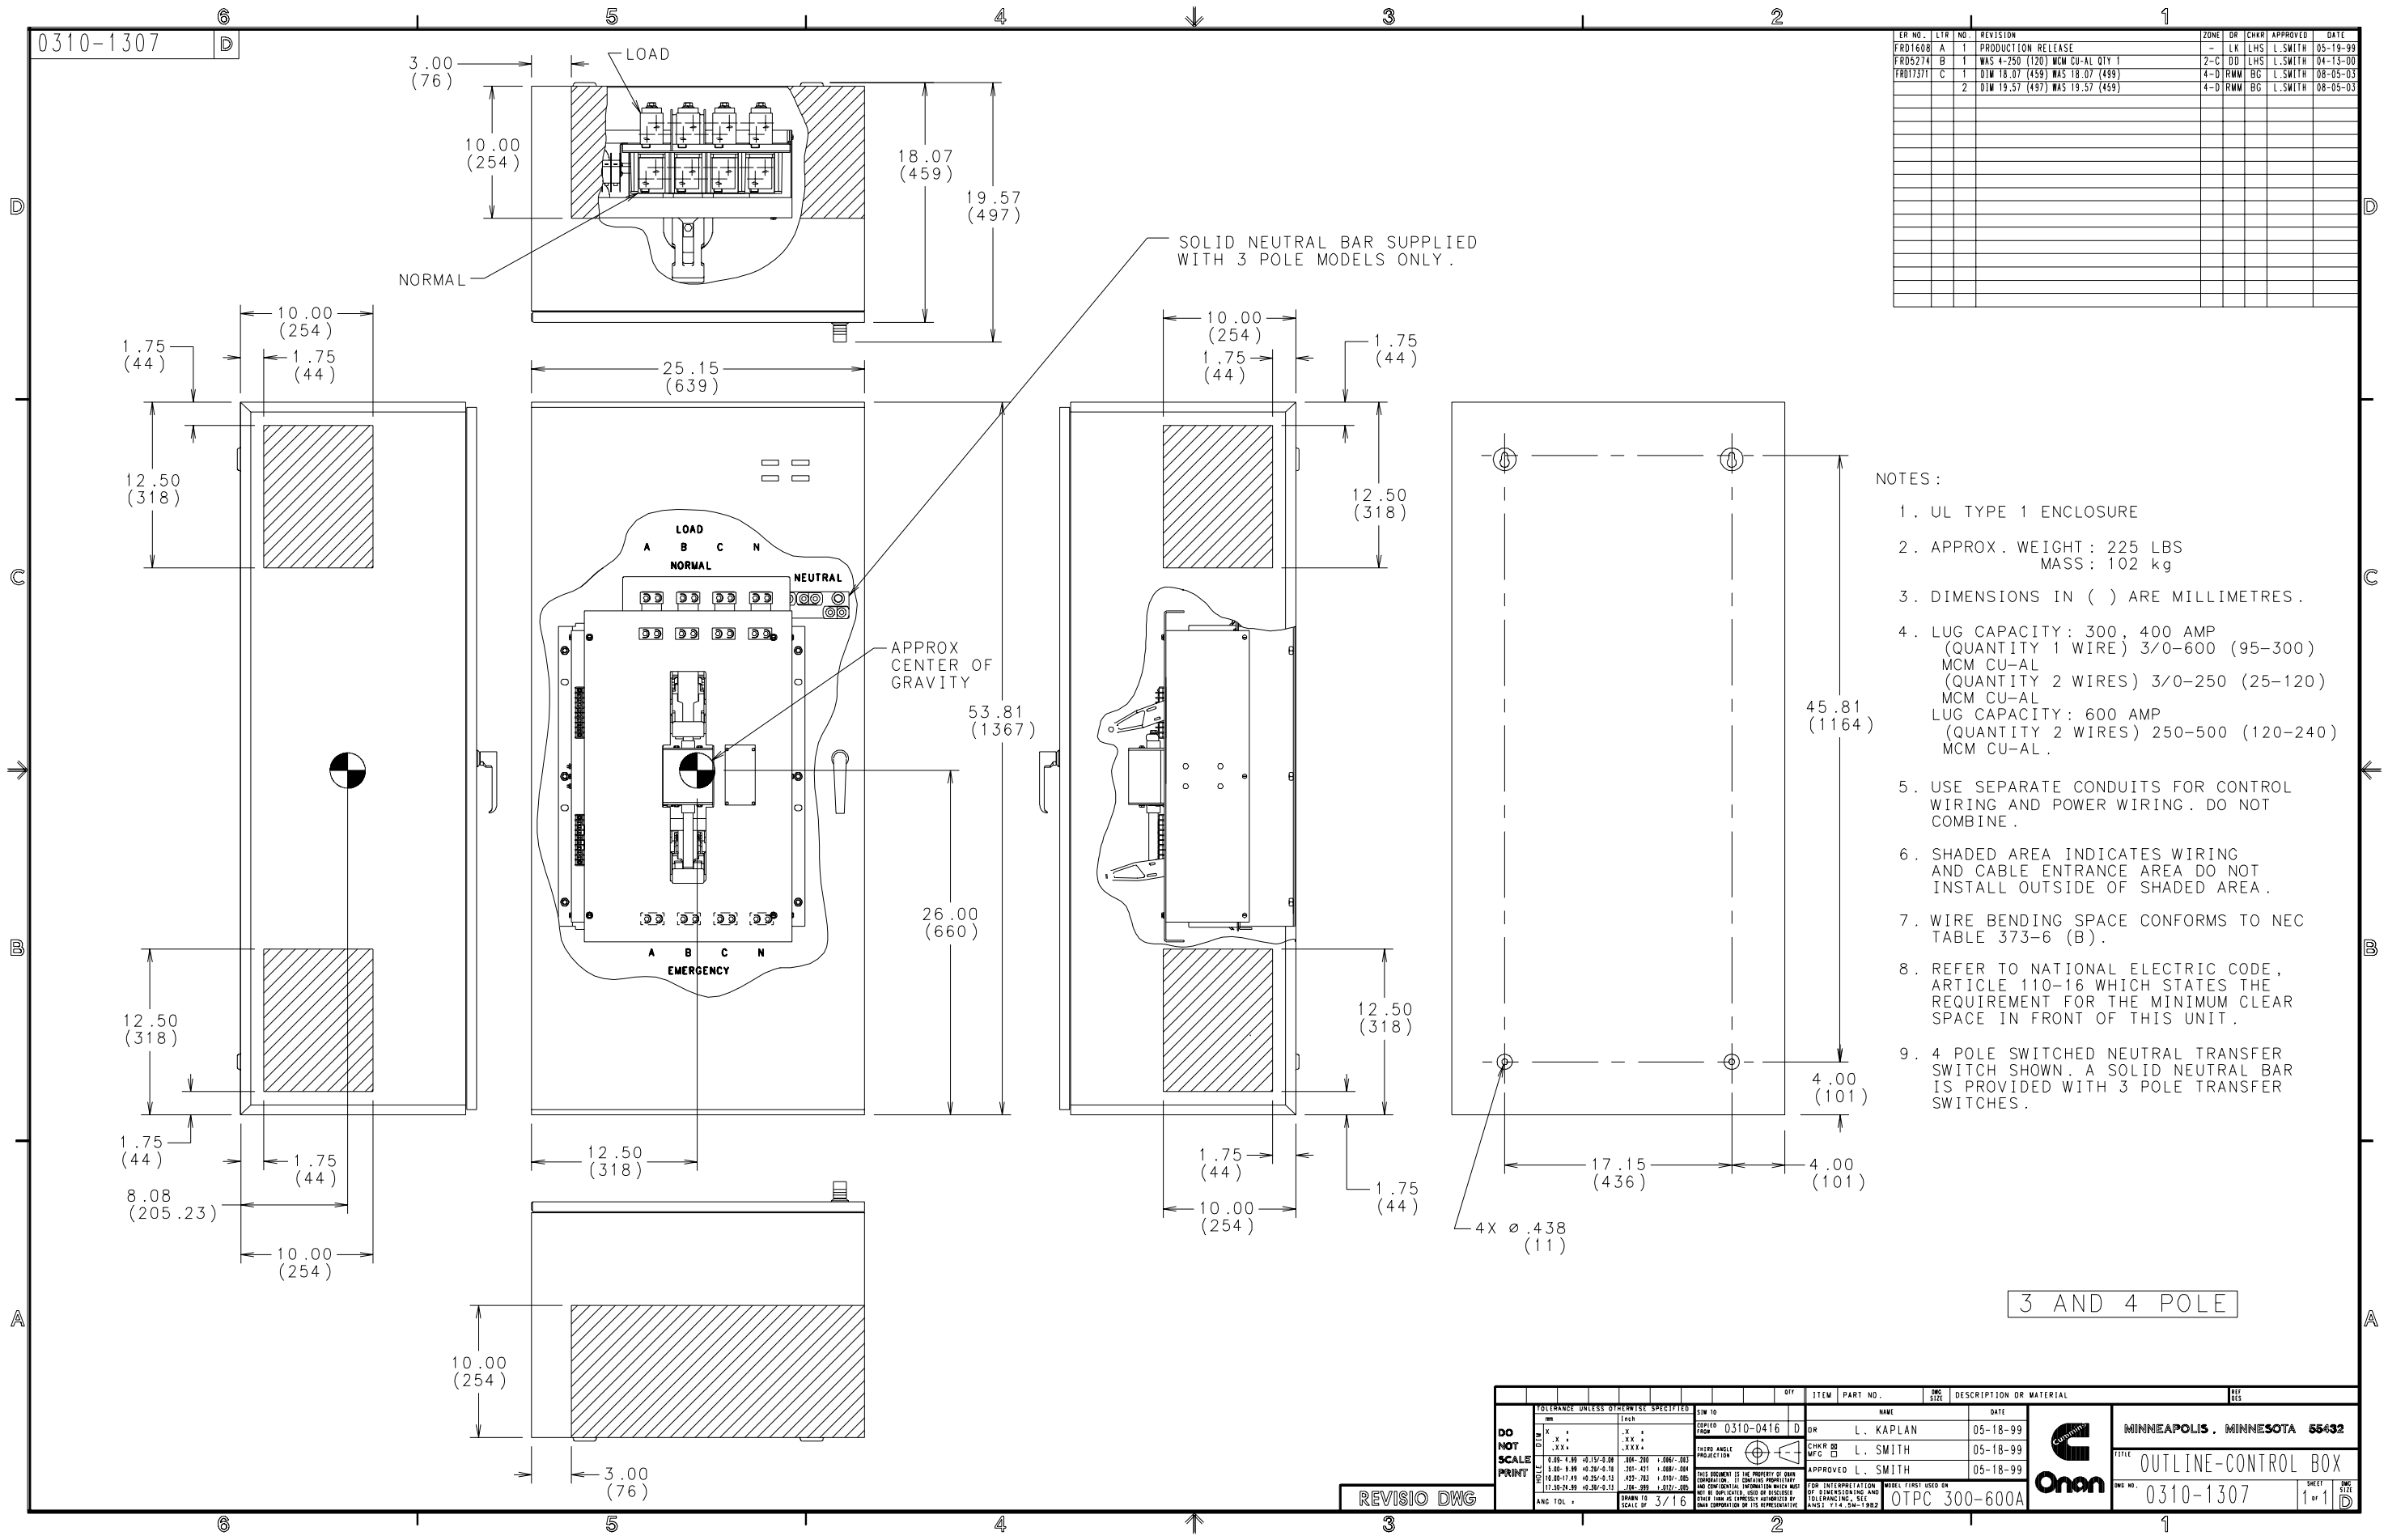

0310-1307

REV. NO.	LETTER	NO.	REVISION	ZONE	DR	CHKD	APPROVED	DATE
FRD1608	A	1	PRODUCTION RELEASE	-	LK	LHS	L. SMITH	05-19-99
FRD5274	B	1	WAS 4-250 (120) MCM CU-AL QTY 1	2-C	DD	LHS	L. SMITH	04-13-00
FRD7377	C	1	DIM 18.07 (459) WAS 18.07 (499)	4-D	RMM	BG	L. SMITH	08-05-03
		2	DIM 19.57 (497) WAS 19.57 (459)	4-D	RMM	BG	L. SMITH	08-05-03

1. NOTES:
1. UL TYPE 1 ENCLOSURE
  2. APPROX. WEIGHT: 225 LBS
     MASS: 102 kg
  3. DIMENSIONS IN ( ) ARE MILLIMETRES.
  4. LUG CAPACITY: 300, 400 AMP
     (QUANTITY 1 WIRE) 3/0-600 (95-300)
     MCM CU-AL
     (QUANTITY 2 WIRES) 3/0-250 (25-120)
     MCM CU-AL
     LUG CAPACITY: 600 AMP
     (QUANTITY 2 WIRES) 250-500 (120-240)
     MCM CU-AL.
  5. USE SEPARATE CONDUITS FOR CONTROL WIRING AND POWER WIRING. DO NOT COMBINE.
  6. SHADED AREA INDICATES WIRING AND CABLE ENTRANCE AREA DO NOT INSTALL OUTSIDE OF SHADED AREA.
  7. WIRE BENDING SPACE CONFORMS TO NEC TABLE 373-6 (B).
  8. REFER TO NATIONAL ELECTRIC CODE, ARTICLE 110-16 WHICH STATES THE REQUIREMENT FOR THE MINIMUM CLEAR SPACE IN FRONT OF THIS UNIT.
  9. 4 POLE SWITCHED NEUTRAL TRANSFER SWITCH SHOWN. A SOLID NEUTRAL BAR IS PROVIDED WITH 3 POLE TRANSFER SWITCHES.

3 AND 4 POLE

REVISION DWG