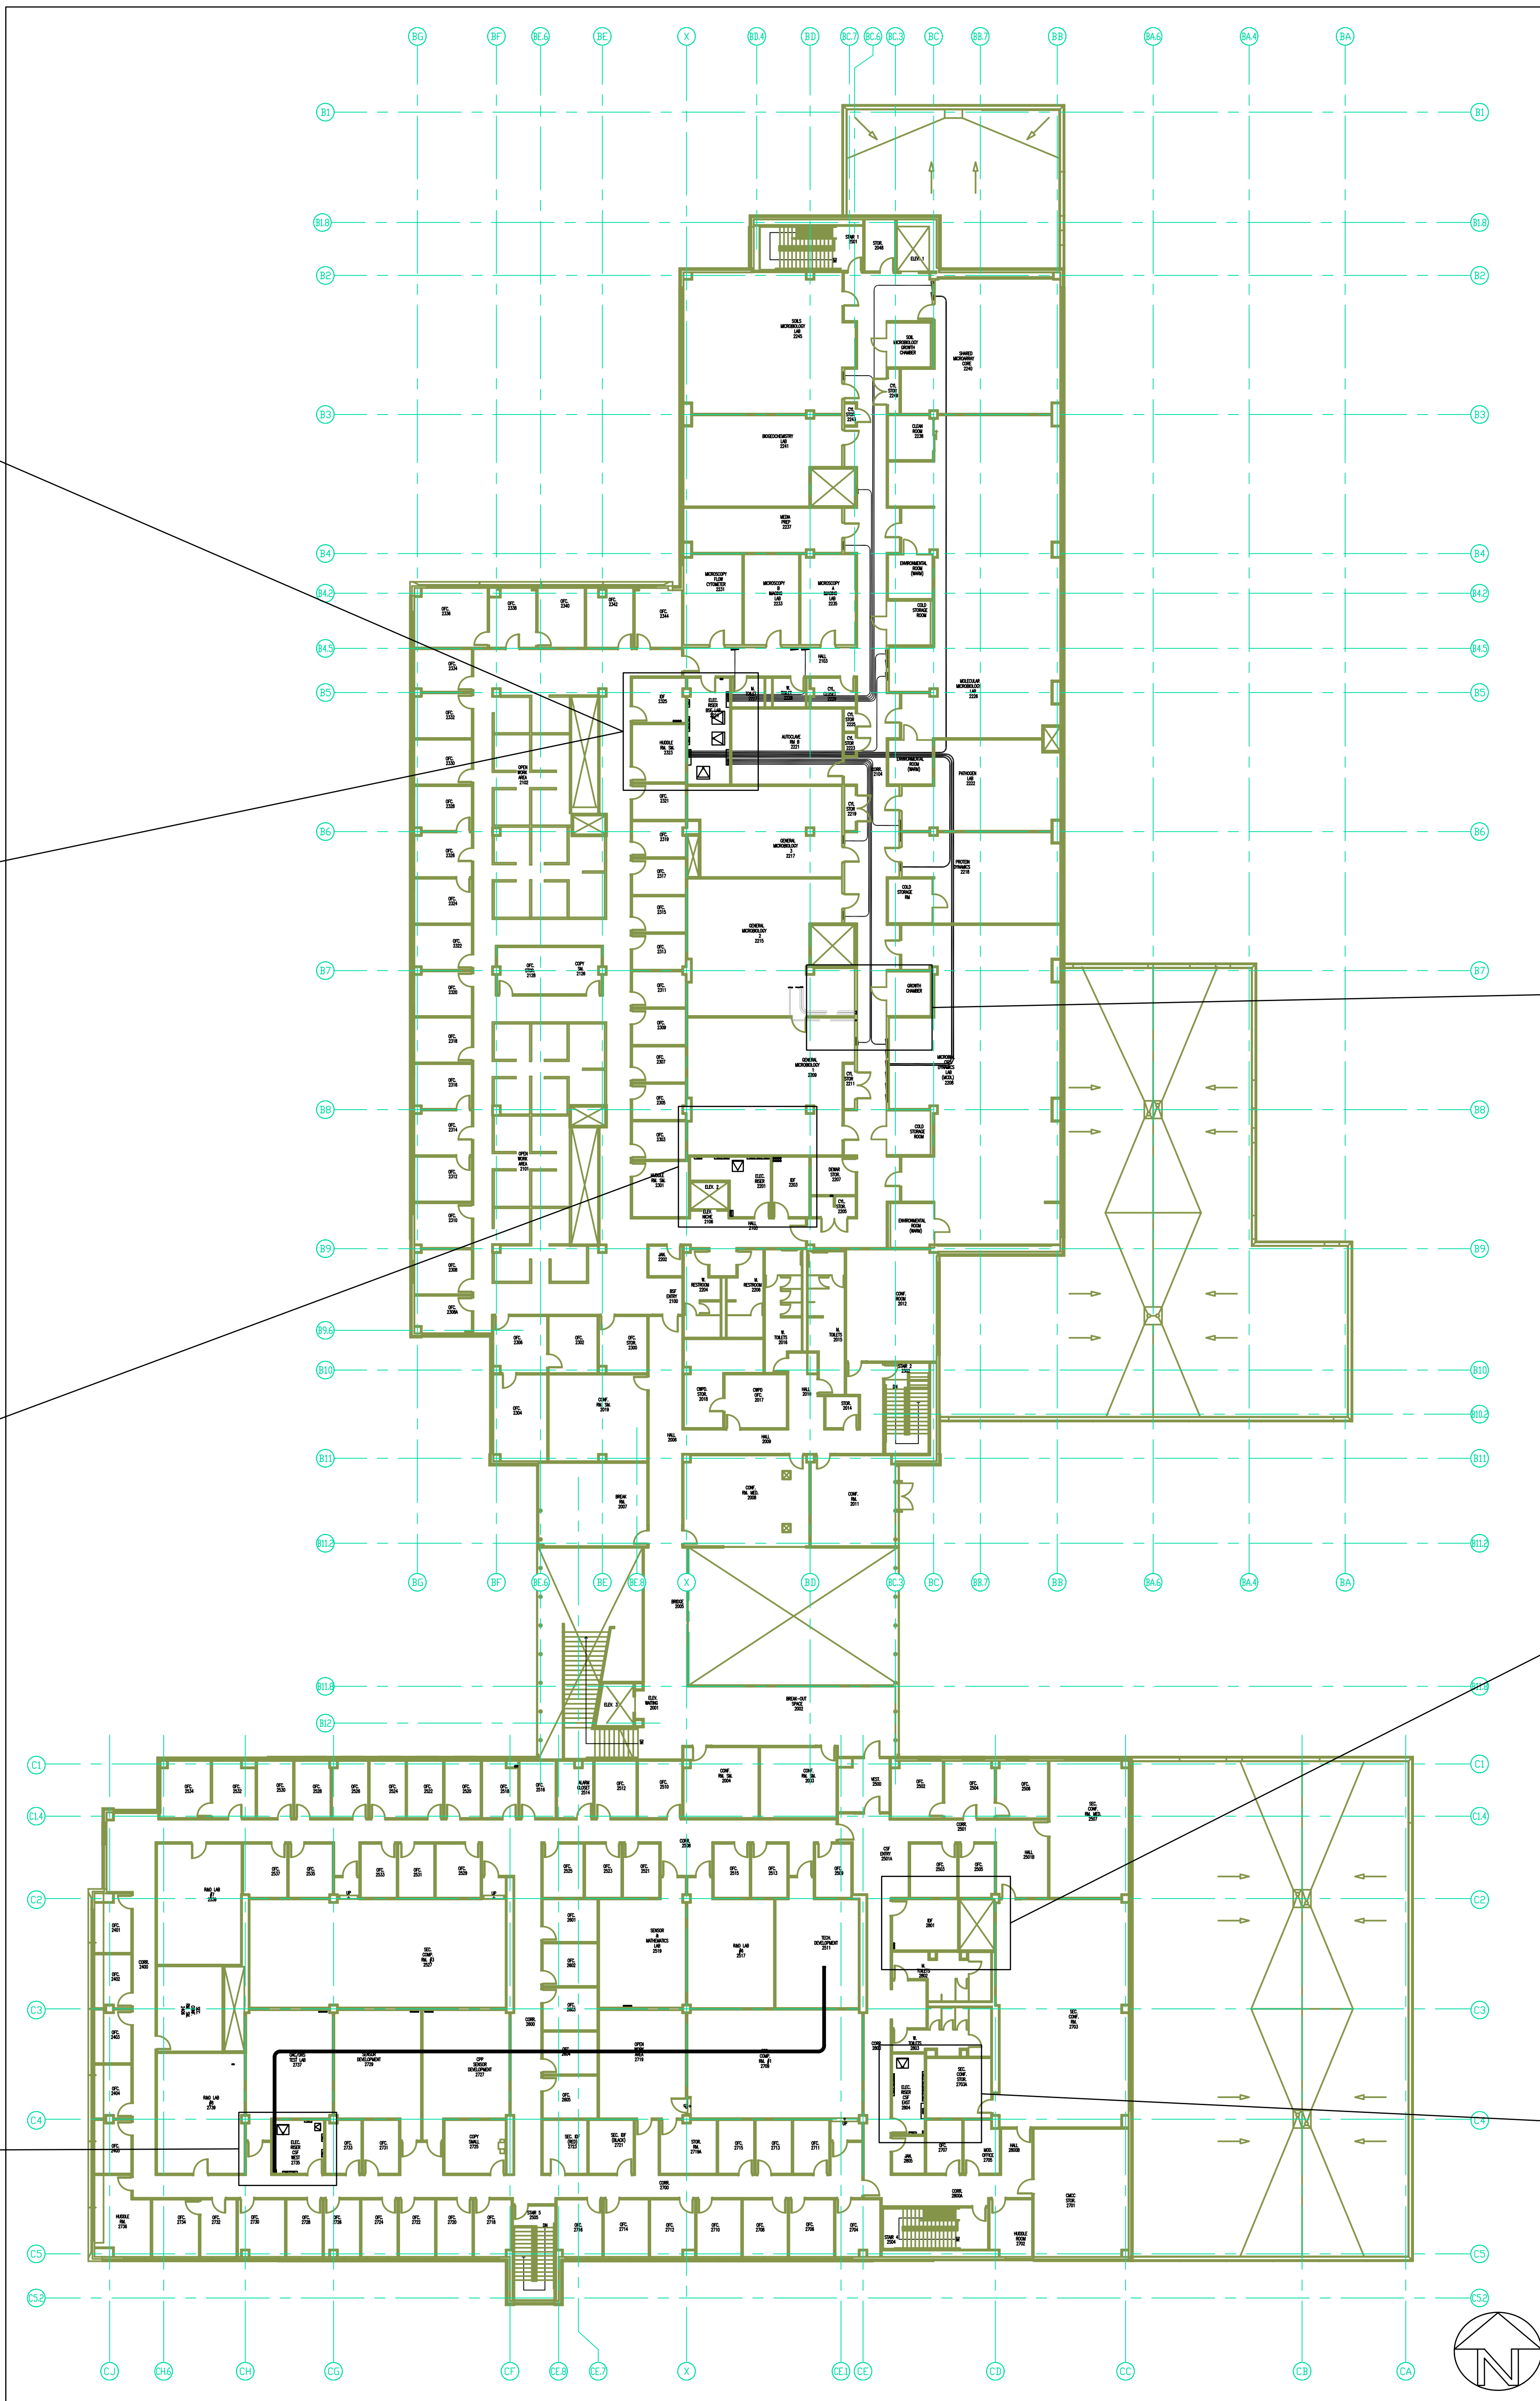

BSF Room 2224

Scale: 1"=4'

BSF Room 2325

Scale: 1"=4'

BSF Rooms 2201 & 2203

Scale: 1"=4'

CSF Room 2735

Scale: 1"=4'

Roof Penetrations

Scale: 1-1/2"=1'

BSF Room 2215

Scale: 1"=4'

CSF Room 2801

Scale: 1"=4'

CSF Room 2804

Scale: 1"=4'